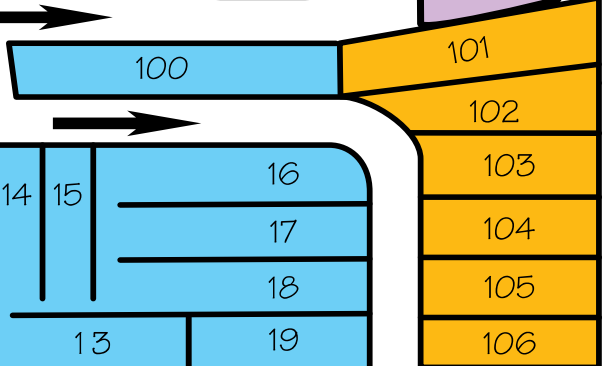

Baileys Grove Campground

DOOR COUNTY, WISCONSIN

ALL SITES ARE NOT SHOWN TO SCALE

EXIT

WALKWAY

LEGEND

- Laundry
- Shower
- Restrooms
- Porta-Potty
- Dump Station
- Swimming Pool
- Parking Lot
- Trash/Recycling
- Seasonal Sites**
- Full Hook Up - 30amp pull thru
- Water & Electric - 30amp pull thru
- Full Hook Up - 50amp pull thru
- Full Hook Up - 50amp back in
- Water & Electric - 50amp back in
- Full Hook Up - 50amp premium w/cable hookup