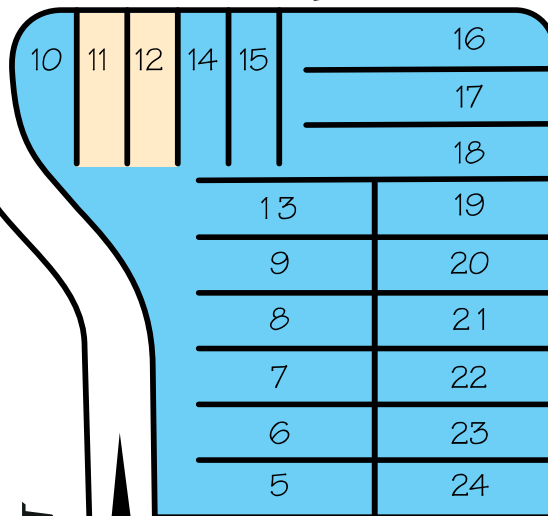

Baileys Grove Campground

DOOR COUNTY, WISCONSIN

ALL SITES ARE NOT SHOWN TO SCALE

EXIT

WALKWAY

LEGEND

- Laundry
- Shower
- Restrooms
- Porta-Potty
- Dump Station
- Swimming Pool
- Parking Lot
- Trash/Recycling
- Seasonal Sites**
- Full Hook Up - 30amp pull thru
- Water & Electric - 30amp pull thru
- Full Hook Up - 50amp pull thru
- Full Hook Up - 50amp back in
- Water & Electric - 50amp back in
- Full Hook Up - 50amp premium w/cable hookup

FISH CLEANING

PLAYGROUND

BASKETBALL COURT

MAINTENANCE

OFFICE / STORE

WALKWAY

ENTER

EXIT