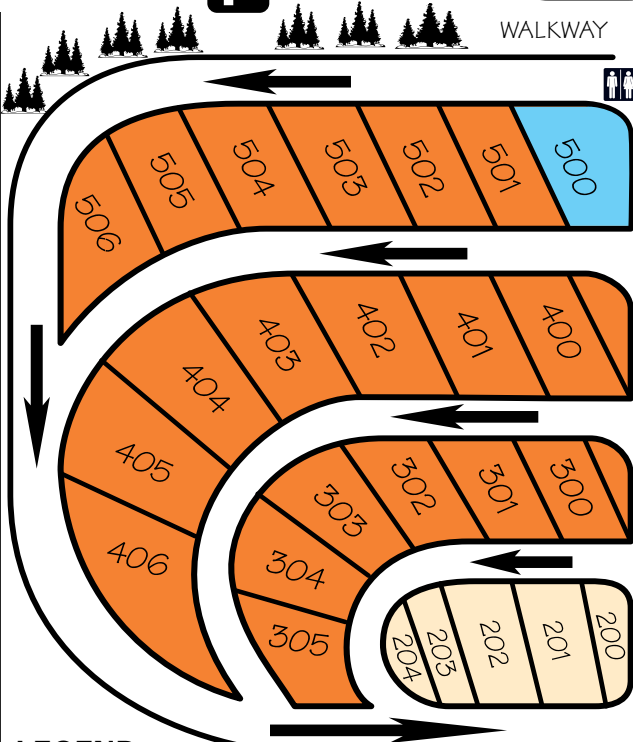

Baileys Grove Campground

DOOR COUNTY, WISCONSIN

ALL SITES ARE NOT SHOWN TO SCALE

EXIT

WALKWAY

LEGEND

- Laundry
- Shower
- Restrooms
- Porta-Potty
- Dump Station
- Swimming Pool
- Parking Lot
- Trash/Recycling
- Seasonal Sites**
- Full Hook Up - 30amp pull thru
- Water & Electric - 30amp pull thru
- Full Hook Up - 50amp pull thru
- Full Hook Up - 50amp back in
- Water & Electric - 50amp back in
- Full Hook Up - 50amp premium w/cable hookup

FISH CLEANING

PLAYGROUND

BASKETBALL COURT

MAINTENANCE

OFFICE / STORE

WALKWAY

ENTER

EXIT